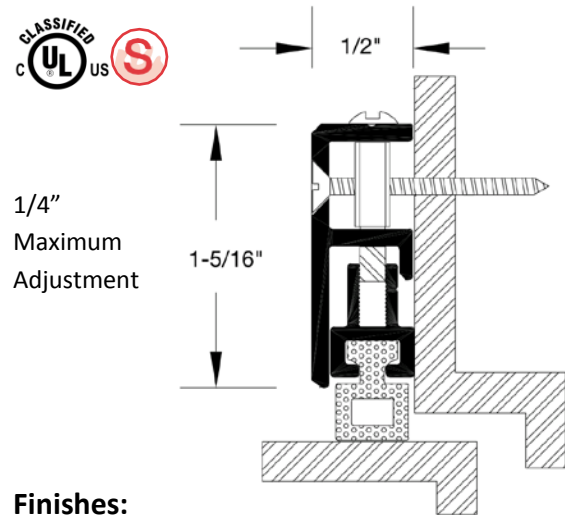

## Perimeter Strip/Smoke-Draft Adjustable Door Stop

*Guaranteed quality since 1918*

33 – *Sponge Neoprene Insert*

**Finishes:**

- C - Clear Anodized Aluminum
- D - Dark Bronze Anodized Aluminum
- G - Gold Anodized Aluminum